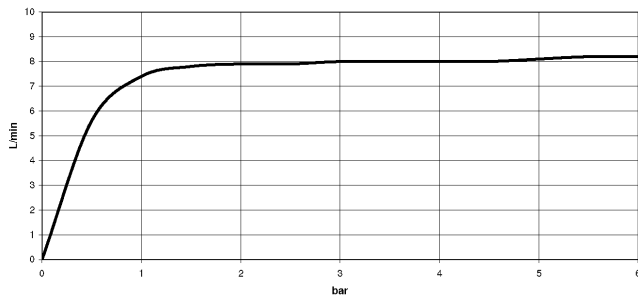

Flow rate chart

Certificates

Belgaqua_21-032- WRAS_2204013. LGA_38737.
27_5.