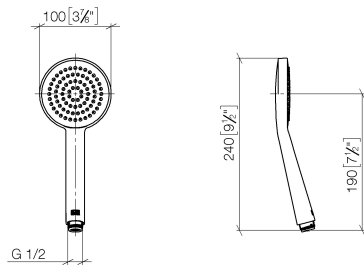

ST 050 304 8892

- shower with fixed riser projection 452mm
- Rain shower: PURE RAIN, max. flow rate 7 l/min (at 3 bar)
- rain shower Ø 220 mm
- rain shower with anti-scale system
- Hand shower: COMPACT RAIN, max. flow rate 15 l/min (at 3 bar)
- spray head Ø 100mm
- rotary diverter with volume control and shut-off function
- slide-on rosettes Ø 70 mm
- height of fittings up to rain shower (bottom edge) 963mm
- height of fittings up to top edge of elbow 1267mm
- gauge 150 mm - 13 mm
- metal shower hose 1750mm with integrated anti-twist protection
- 1/2" connection
- slide bar
- Pipe diameter 23.5 mm

TARA Showerpipe with shower thermostat 220 mm - Chrome

TARA

ST 050 304 8892

TARA Showerpipe with shower thermostat 220 mm - Chrome

TARA

ST 050 304 8892

ST 050 304 8892

mm [inches]

Flow rate chart

Certificates

DVGW_DW-6517DN0129. WRAS_2009011. LGA_29981.

Spare parts list

No.	Item Number	Name	Quantity used	Delivery time
1	09 23 01 039 90	sieve	1	2

ST 050 304 8892

Fits: TARA, VAIA, META

- shower with fixed riser projection 452mm
- overhead shower: rain flow
- rain shower Ø 220 mm
- rain shower with anti-scale system
- max. rainshower flow 7 l/min
- rotary diverter with volume control and shut-off function
- slide-on rosettes Ø 70 mm
- height of fittings up to rain shower (bottom edge) 963mm
- height of fittings up to top edge of elbow 1267mm
- gauge 150 mm - 13 mm
- metal shower hose 1750mm with integrated anti-twist protection
- 1/2" connection
- slide bar
- Pipe diameter 23.5 mm
- quick clearing
- This product can help a building meet the requirements of Green Building Rating Systems, e.g. LEED®, BREEAM®, DGNB