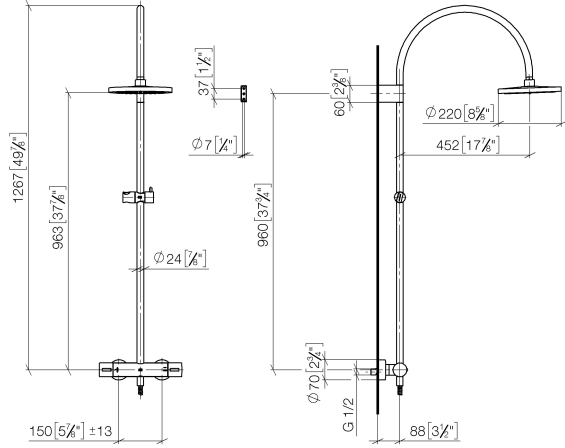

ST 050 304 8892

- shower with fixed riser projection 452mm
- Rain shower: PURE RAIN, max. flow rate 7 l/min (at 3 bar)
- rain shower Ø 220 mm
- rain shower with anti-scale system
- Hand shower: COMPACT RAIN, max. flow rate 15 l/min (at 3 bar)
- spray head Ø 100mm
- rotary diverter with volume control and shut-off function
- slide-on rosettes Ø 70 mm
- height of fittings up to rain shower (bottom edge) 963mm
- height of fittings up to top edge of elbow 1267mm
- gauge 150 mm - 13 mm
- metal shower hose 1750mm with integrated anti-twist protection
- 1/2" connection
- slide bar
- Pipe diameter 23.5 mm

- shower with fixed riser projection 452mm
- overhead shower: rain flow
- rain shower Ø 220 mm
- rain shower with anti-scale system
- max. rainshower flow 7 l/min
- rotary diverter with volume control and shut-off function
- slide-on rosettes Ø 70 mm
- height of fittings up to rain shower (bottom edge) 963mm
- height of fittings up to top edge of elbow 1267mm
- gauge 150 mm - 13 mm
- metal shower hose 1750mm with integrated anti-twist protection
- 1/2" connection
- slide bar
- Pipe diameter 23.5 mm
- quick clearing
- This product can help a building meet the requirements of Green Building Rating Systems, e.g. LEED®, BREEAM®, DGNB

Required miscellaneous

	Hand shower - Chrome	28 018 979-00
---	-----------------------------	---------------

TARA Showerpipe with shower thermostat 220 mm - Chrome

TARA

ST 050 304 8892

ST 050 304 8892

mm [inches]
M 1:10

Flow rate chart

Certificates

Belgaqua_21-032- WRAS_2204013. LGA_38737.
27_5.

ST 050 304 8892

Spare parts list

No.	Item Number	Name	Quantity used	Delivery time
1	90 12 05 092 20-00	shower	1	10
2	04 28 22 346 00-00	pipe	1	10
3	09 14 10 008 90	seal	1	2
4	90 17 11 150 00-00	holder	1	10
5	28 322 970-00	Metal shower hose 1/2" x 3/8" x 1750 mm - Chrome	1	2
6	12 570 970-00	Slide unit - Chrome	1	10
7	90 28 22 349 00-00	pipe	1	10
8	04 17 01 250 00-00	connection	1	10
9	90 17 33 015 00-00	handle	2	10
10	90 14 20 026 00 90	seal	1	2