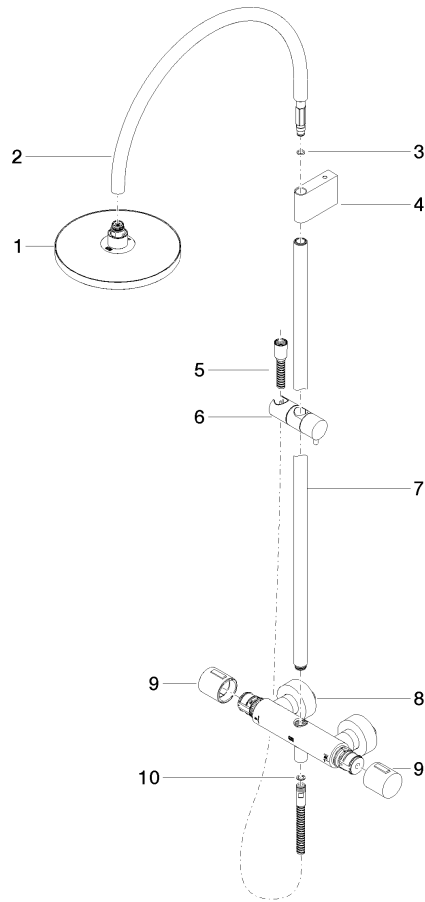

ST 050 304 8892

- shower with fixed riser projection 452mm
- Rain shower: PURE RAIN, max. flow rate 7 l/min (at 3 bar)
- rain shower Ø 220 mm
- rain shower with anti-scale system
- Hand shower: COMPACT RAIN, max. flow rate 15 l/min (at 3 bar)
- spray head Ø 100mm
- rotary diverter with volume control and shut-off function
- slide-on rosettes Ø 70 mm
- height of fittings up to rain shower (bottom edge) 963mm
- height of fittings up to top edge of elbow 1267mm
- gauge 150 mm - 13 mm
- metal shower hose 1750mm with integrated anti-twist protection
- 1/2" connection
- slide bar
- Pipe diameter 23.5 mm

- shower with fixed riser projection 452mm
- overhead shower: rain flow
- rain shower Ø 220 mm
- rain shower with anti-scale system
- max. rainshower flow 7 l/min
- rotary diverter with volume control and shut-off function
- slide-on rosettes Ø 70 mm
- height of fittings up to rain shower (bottom edge) 963mm
- height of fittings up to top edge of elbow 1267mm
- gauge 150 mm - 13 mm
- metal shower hose 1750mm with integrated anti-twist protection
- 1/2" connection
- slide bar
- Pipe diameter 23.5 mm
- quick clearing
- This product can help a building meet the requirements of Green Building Rating Systems, e.g. LEED®, BREEAM®, DGNB

Required miscellaneous

	Hand shower - Chrome	28 018 979-00
---	-----------------------------	---------------

TARA Showerpipe with shower thermostat 220 mm - Chrome

TARA

ST 050 304 8892

ST 050 304 8892

mm [inches]
M 1:10

Flow rate chart

Certificates

Belgaqua_21-032- WRAS_2204013. LGA_38737.
27_5.

ST 050 304 8892

Spare parts list

No.	Item Number	Name	Quantity used	Delivery time
1	90 12 05 092 20-00	shower	1	10
2	04 28 22 346 00-00	pipe	1	10
3	09 14 10 008 90	seal	1	2
4	90 17 11 150 00-00	holder	1	10
5	28 322 970-00	Metal shower hose 1/2" x 3/8" x 1750 mm - Chrome	1	2
6	12 570 970-00	Slide unit - Chrome	1	10
7	90 28 22 349 00-00	pipe	1	10
8	04 17 01 250 00-00	connection	1	10
9	90 17 33 015 00-00	handle	2	10
10	90 14 20 026 00 90	seal	1	2