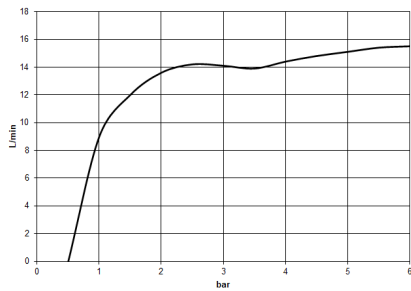

TARA Showerpipe with shower thermostat 220 mm - Chrome

TARA

ST 050 304 8892

TARA Showerpipe with shower thermostat 220 mm - Chrome

TARA

ST 050 304 8892

ST 050 304 8892

mm [inches]

Flow rate chart

Certificates

DVGW_DW-6517DN0129. WRAS_2009011. LGA_29981.

Spare parts list

No.	Item Number	Name	Quantity used	Delivery time
1	09 23 01 039 90	sieve	1	2

ST 050 304 8892

Fits: TARA, VAIA, META